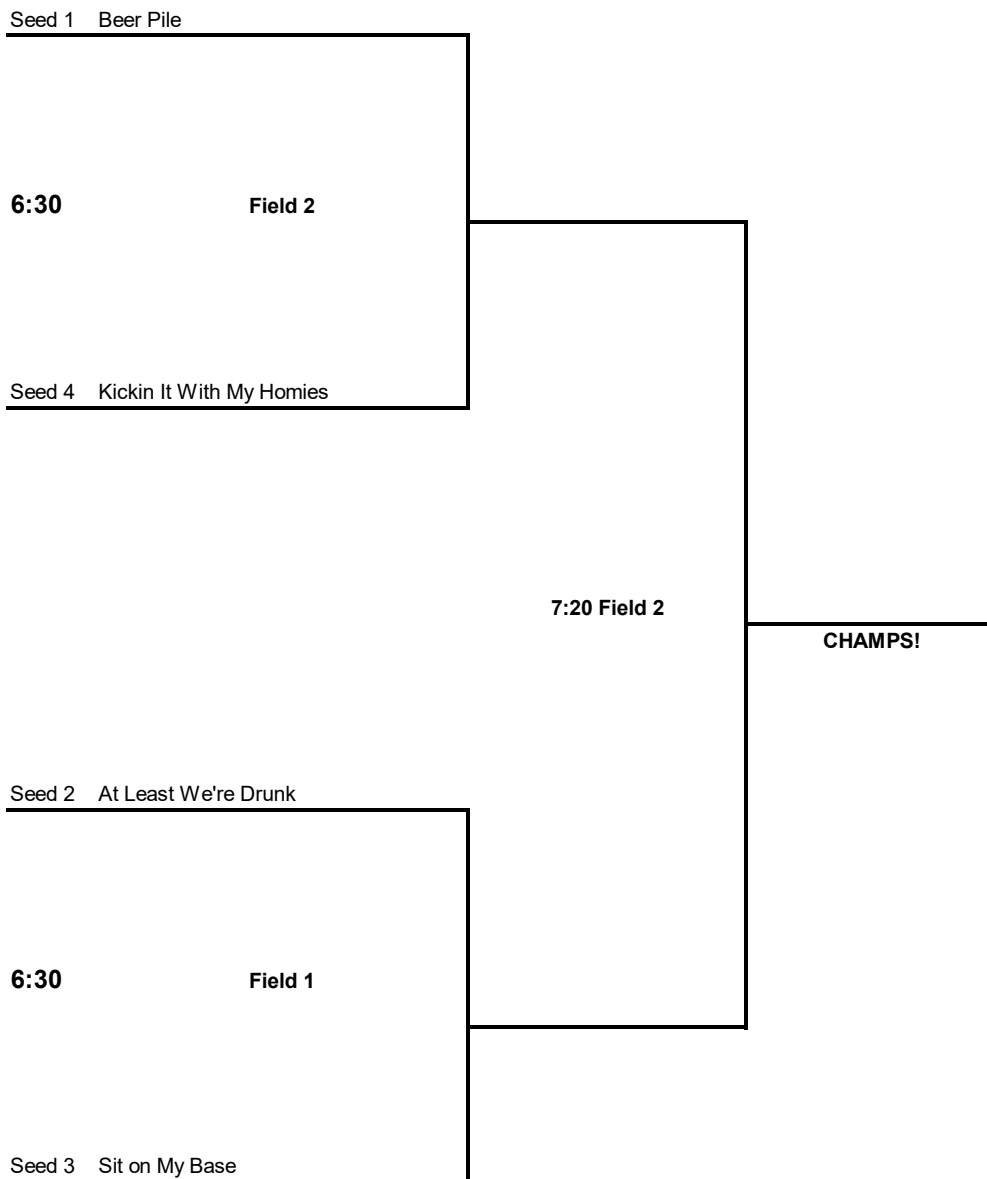

Spring 2017 Social Playoffs
Thursday, June 8th

Notes: KLOB will pay the umpire fees. The highest seed is the home team. Games will start right after the prior game finishes with a short amount of time between games if needed. There are no ties. The tiebreaker rule will start in the 9th inning for all games. The tiebreaker rule means that you begin your inning with the last out from the prior inning as a runner on second base.